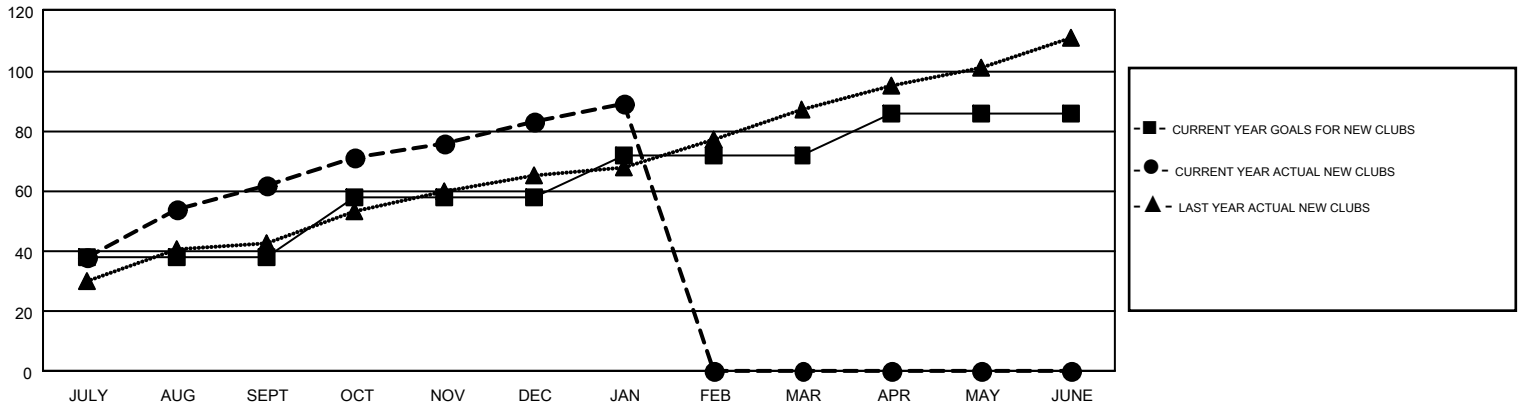

GMT MONTHLY MEMBERSHIP PROGRESS REPORT

Results as of: 1/31/2019

GMT Constitutional Area 6, Group G

GMT: ANIL TULSYAN

REPORT DOES NOT INCLUDE CLUBS IN UNDISTRICTED AREAS.

Clubs				Members			
RESULTS FOR 2018-2019				RESULTS FOR 2018-2019			
QUARTER	NEW CLUB GOAL	NEW CLUBS	DROPPED CLUBS	QUARTER	MEMBER GROWTH NET GOAL	MEMBER GROWTH ACTUAL	DROPPED MEMBERS ACTUAL (including transfers)
JULY/AUG/SEPT	38	62	4	JULY/AUG/SEPT	1,107	2,382	1,174
OCT/NOV/DEC	20	21	82	OCT/NOV/DEC	1,100	1,111	4,243
JAN/FEB/MAR	14	6	12	JAN/FEB/MAR	606	917	597
APR/MAY/JUNE	14	0	0	APR/MAY/JUNE	246	0	0

GOALS AND ACTUAL NEW CLUBS CUMULATIVE