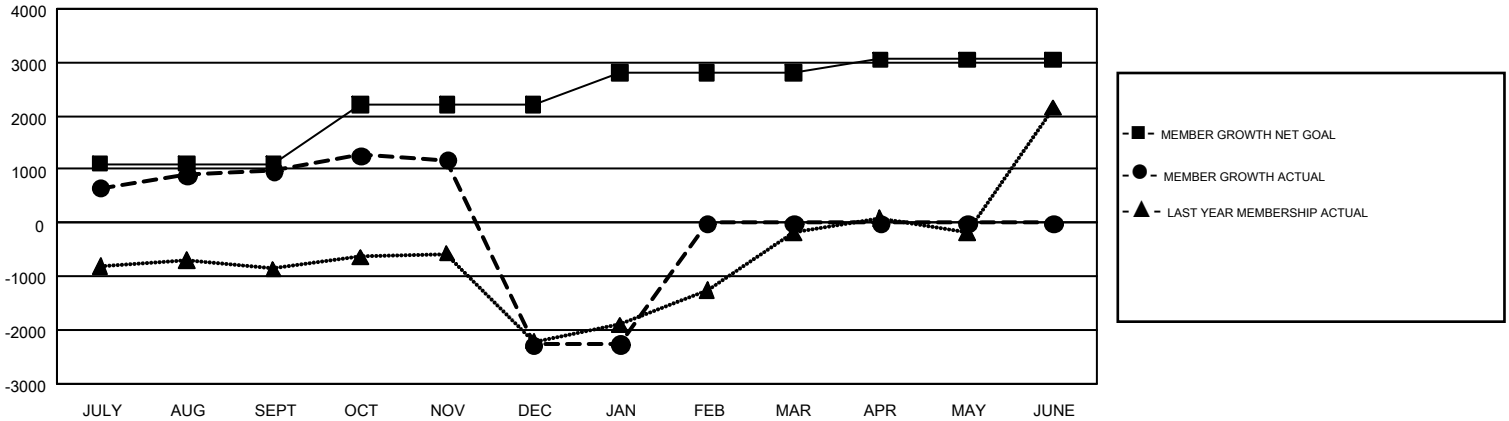

GOALS AND ACTUAL MEMBERS CUMULATIVE

DROPPED CLUBS: 98	540 CLUBS OF 1,669 ADDED 1 OR MORE NEW MEMBERS	<u>GENDER DISTRIBUTION</u> MALE 37,938 (70.30%) FEMALE 16,031 (29.70%)
<u>DROPPED MEMBERS</u> <table style="width: 100%; border-collapse: collapse;"> <tr><td style="width: 70%;">DECEASED</td><td style="text-align: right;">56</td></tr> <tr><td>CLUB CANCELLED</td><td style="text-align: right;">2,618</td></tr> <tr><td>OTHER</td><td style="text-align: right;">3,340</td></tr> <tr style="border-top: 1px solid black;"><td>TOTAL</td><td style="text-align: right;">6,014</td></tr> </table>	CLICK HERE FOR CUMULATIVE MEMBERSHIP DATA	<table style="width: 100%; border-collapse: collapse;"> <tr><td style="width: 70%;">TOTAL FAMILY UNIT MEMBERS</td><td style="text-align: right;">24,966</td></tr> <tr><td>FAMILY MEMBERS PAYING HALF DUES</td><td style="text-align: right;">14,203</td></tr> </table>